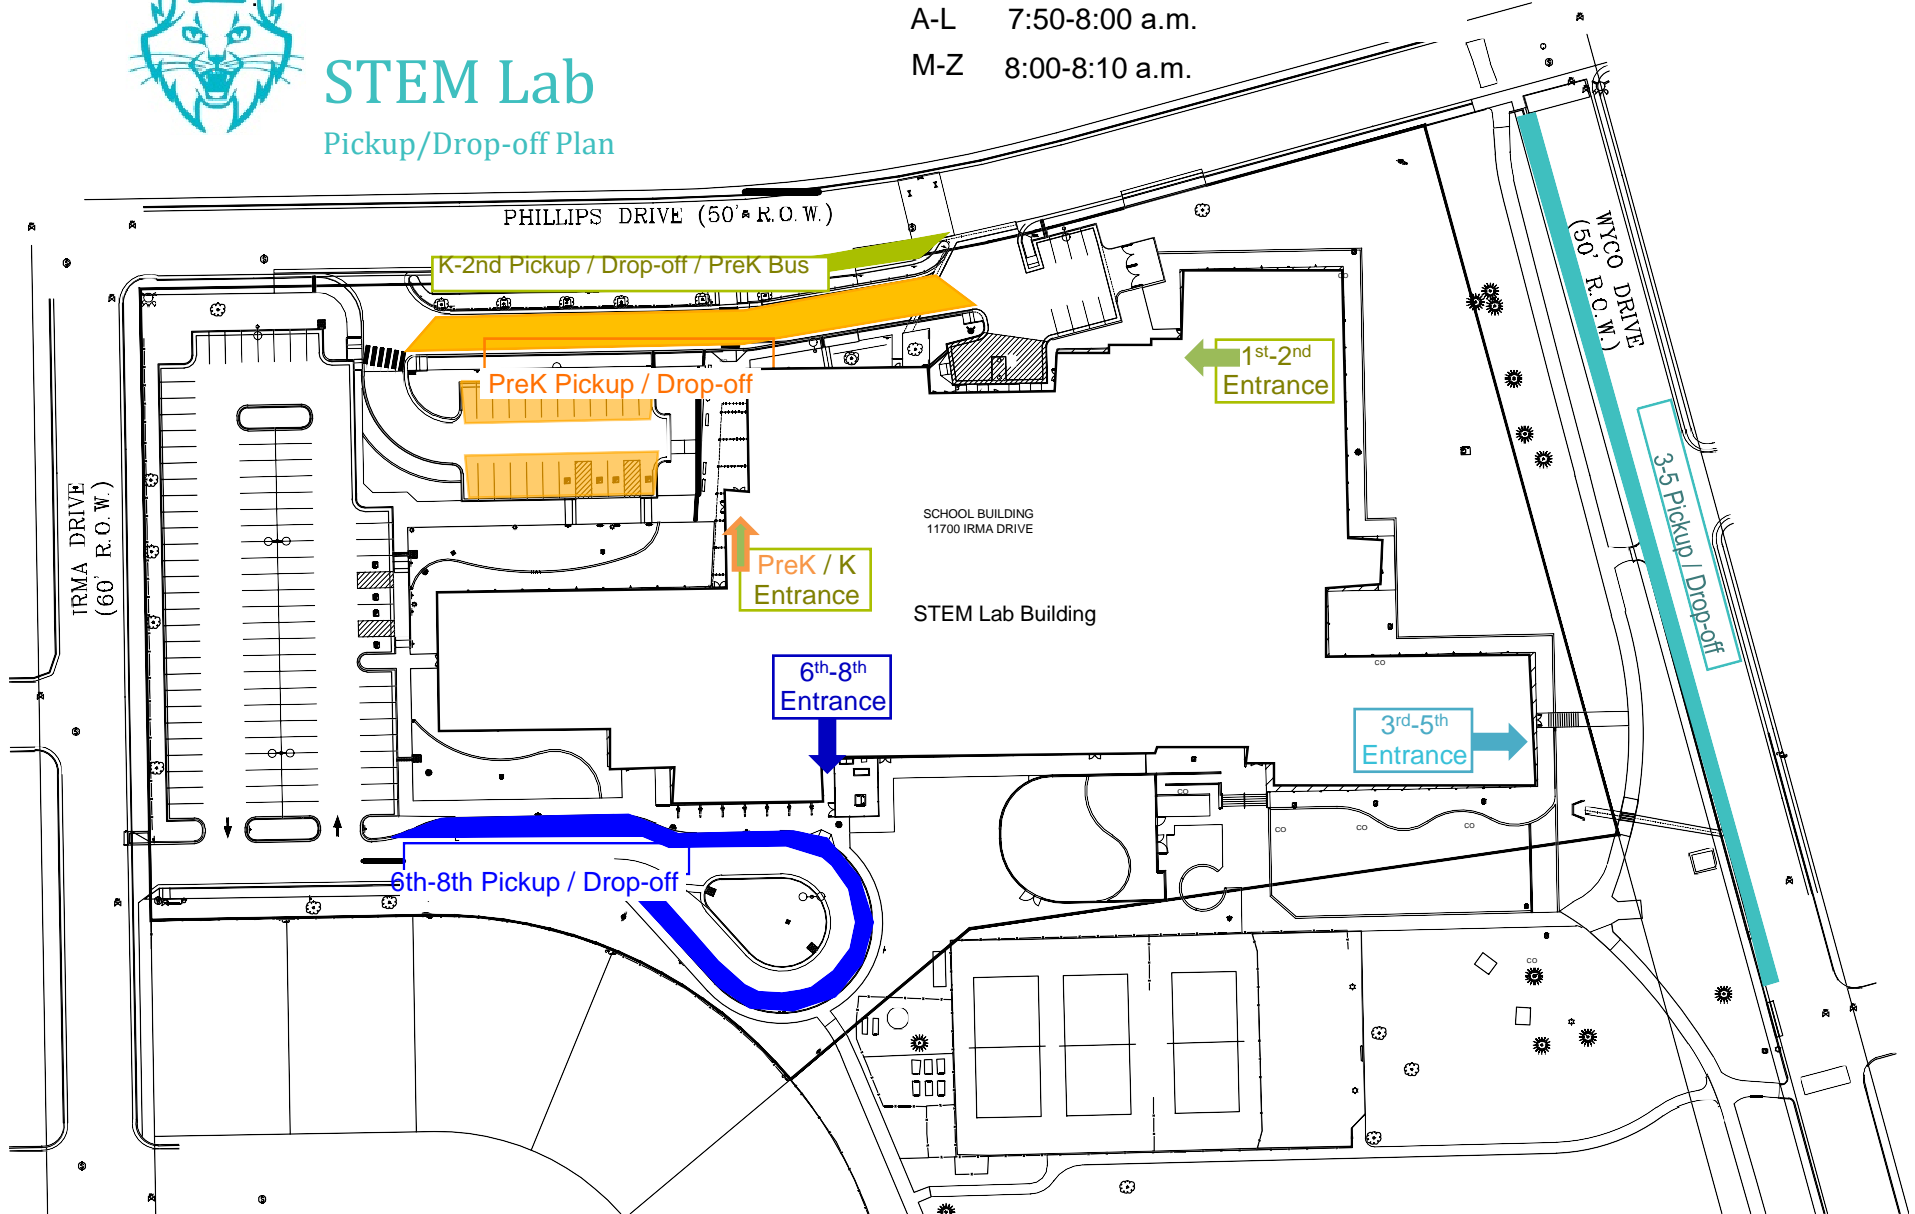

STEM Lab

Pickup/Drop-off Plan

K-8 Drop-Off

Please drop your child off at STEM Lab according to this staggered schedule.

Please do **NOT** drop off prior to 7:50 a.m., as there will be no supervision.

A-L 7:50-8:00 a.m.

M-Z 8:00-8:10 a.m.

K-8 Pick-Up

- K-1 will dismiss at 3:12 pm
- 2-4 will dismiss at 3:16 pm
- 5-8 will dismiss at 3:20 pm

STEM Lab Hours: Monday, Tuesday, Thursday, Friday: 8:10 a.m.- 3:20 p.m. Wednesday: 8:10 a.m.- 1:50 p.m.

Preschool/ECE Hours: Morning Session: 8:20 a.m.- 11:25 a.m. Afternoon Session: 12:05 p.m.- 3:10 p.m.