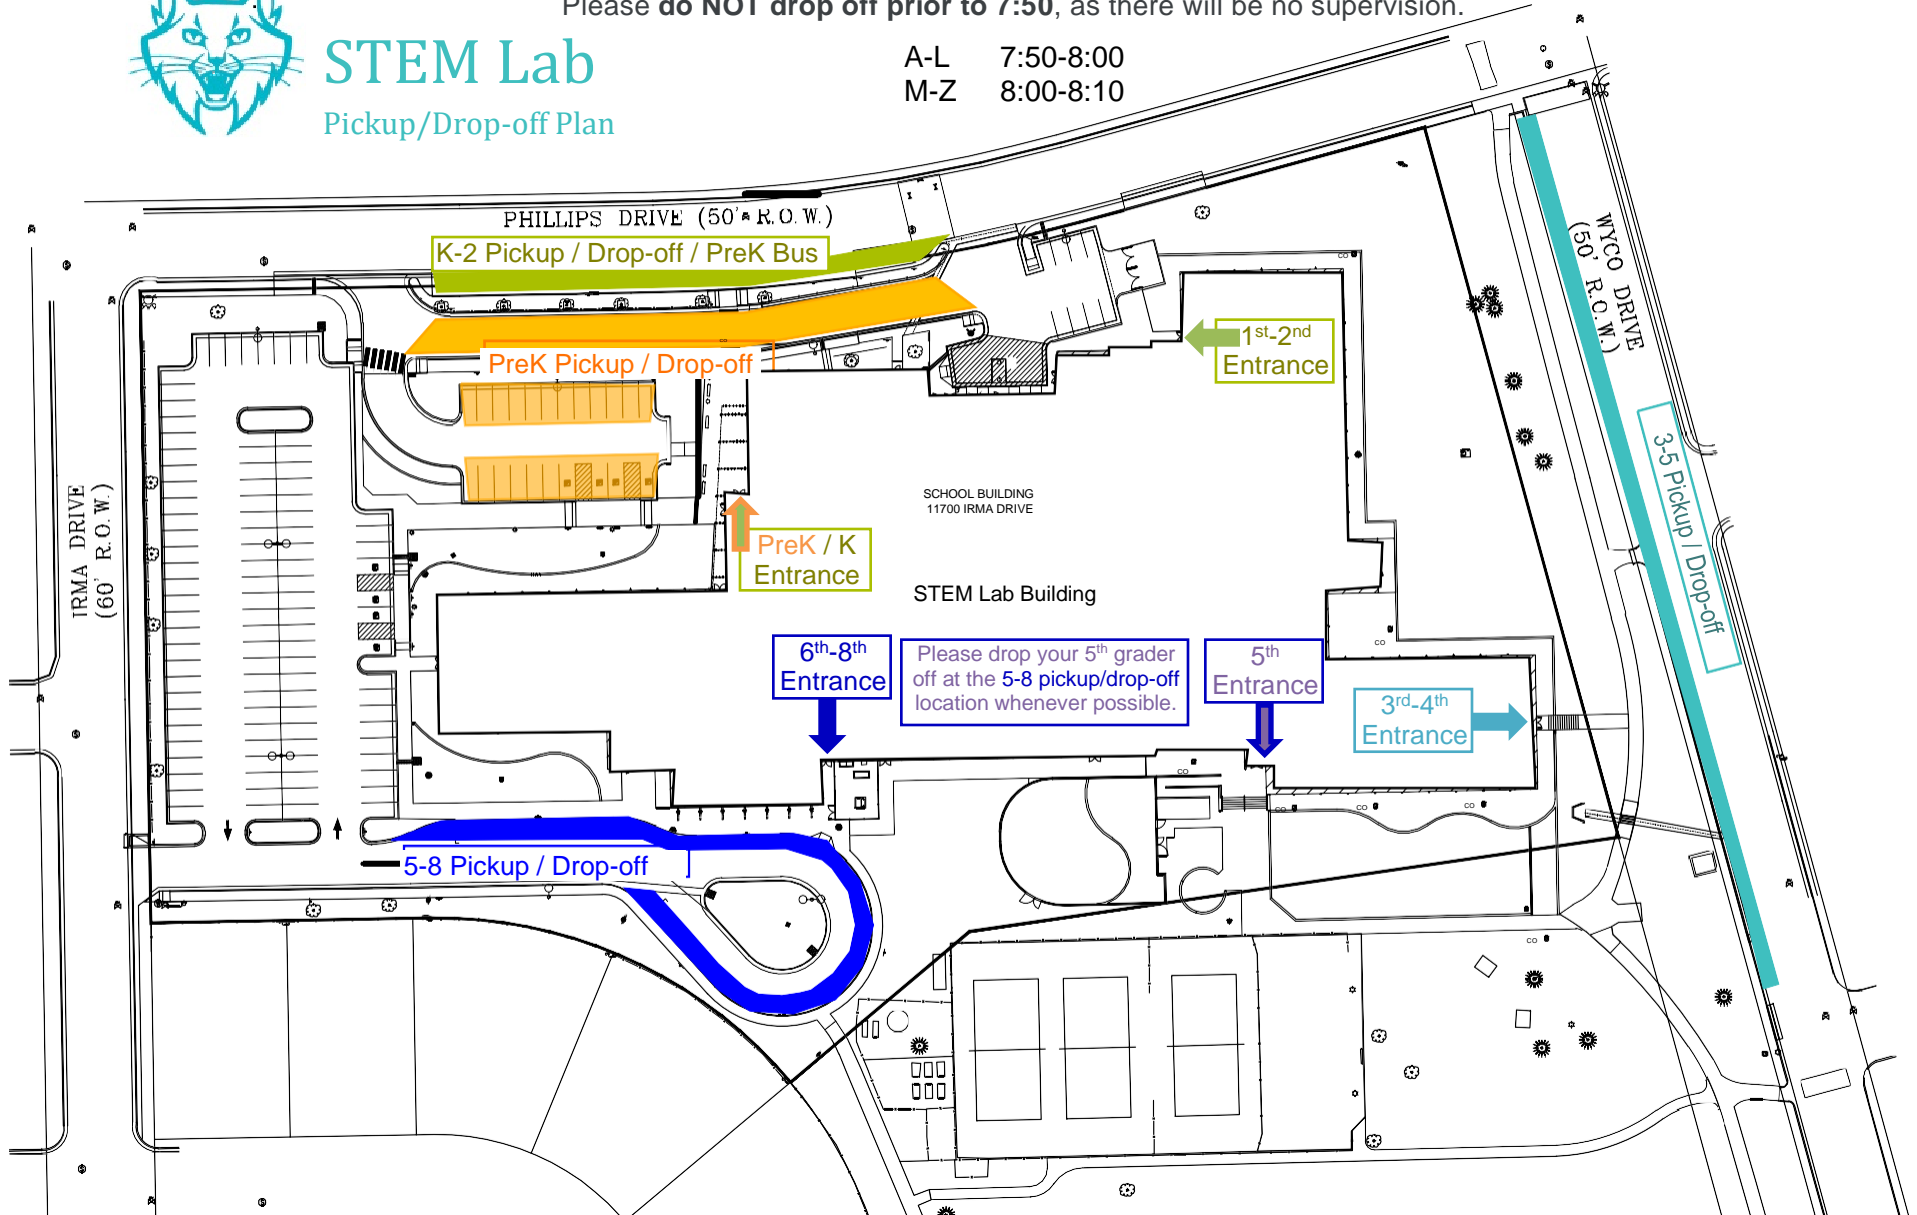

# STEM Lab

Pickup/Drop-off Plan

## K-5 Drop-Off

To ensure social distancing and provide time for K-5 students to have their temperatures checked and get breakfast, please drop your child (K-5 only) off at Lab according to this staggered schedule. Please **do NOT** drop off prior to 7:50, as there will be no supervision.

A-L 7:50-8:00  
M-Z 8:00-8:10

**STEM Lab Hours:** Monday, Tuesday, Thursday, Friday: 8:10 a.m.- 3:20 p.m. Wednesday: 8:10 a.m.- 1:50 p.m.

Students will **exit on a staggered schedule** out their respective doors to ensure social distancing occurs