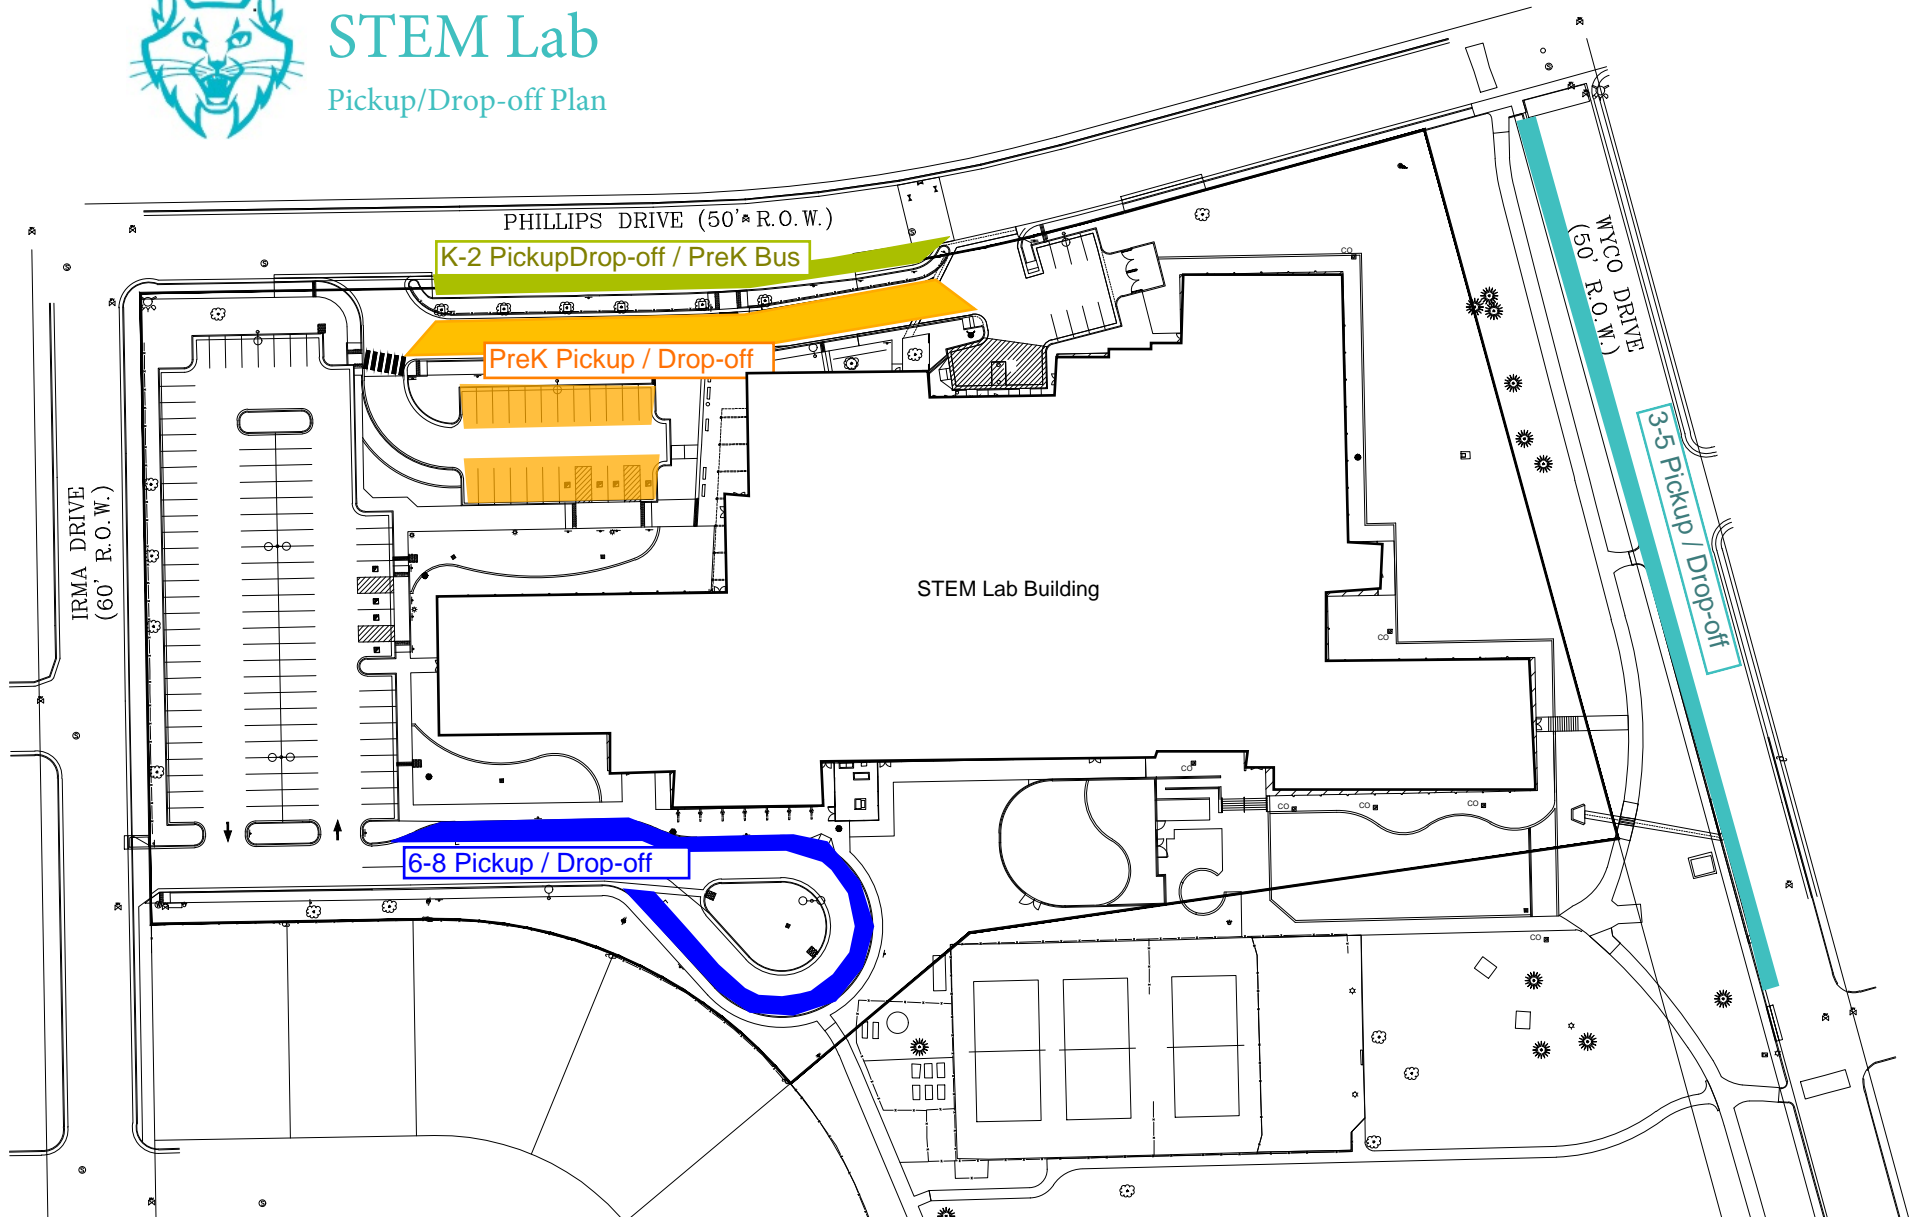

STEM Lab

Pickup/Drop-off Plan

STEM Lab Hours: Monday, Tuesday, Thursday, Friday: 8:10 a.m.- 3:20 p.m. Wednesday: 8:10 a.m.- 1:50 p.m.

Safety reminder: Please do not drop your student off prior to 7:55 as there is no adult supervision outside- doors will open at 7:55 a.m.

Preschool/ECE Hours: Morning Session: 8:20 a.m.- 11:25 a.m. Afternoon Session: 12:05 p.m.- 3:10 p.m.