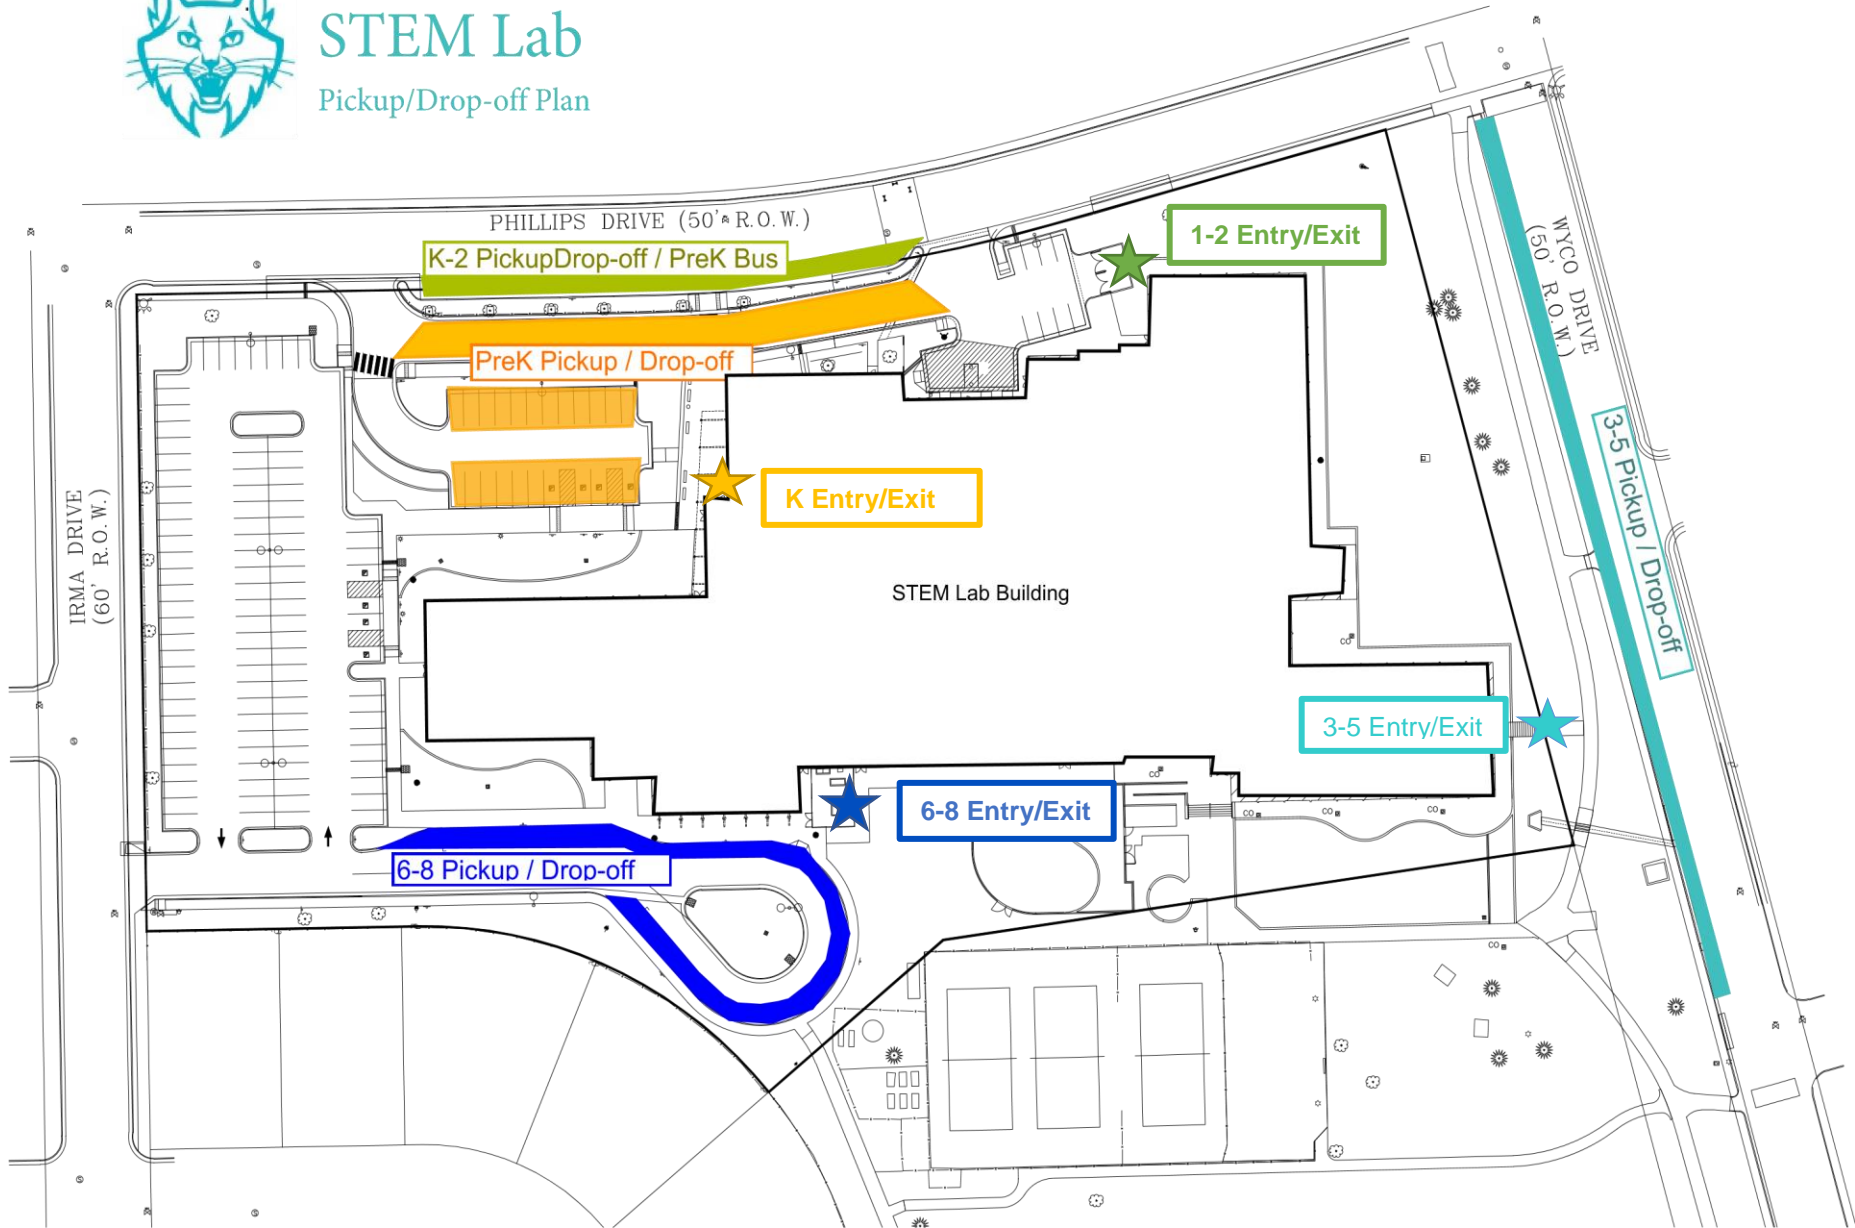

STEM Lab

Pickup/Drop-off Plan

STEM Lab Hours: Monday, Tuesday, Thursday, Friday: 8:10 a.m.- 3:20 p.m. Wednesday: 8:10 a.m.- 1:50 p.m.

*Safety reminder: Please do not drop your student off prior to 7:50 a.m. as there is no adult supervision outside. Students/parents must wear masks at all times while on campus.

Preschool/ECE Hours: Morning Session: 8:20 a.m.- 11:25 a.m. Afternoon Session: 12:05 p.m.- 3:10 p.m.